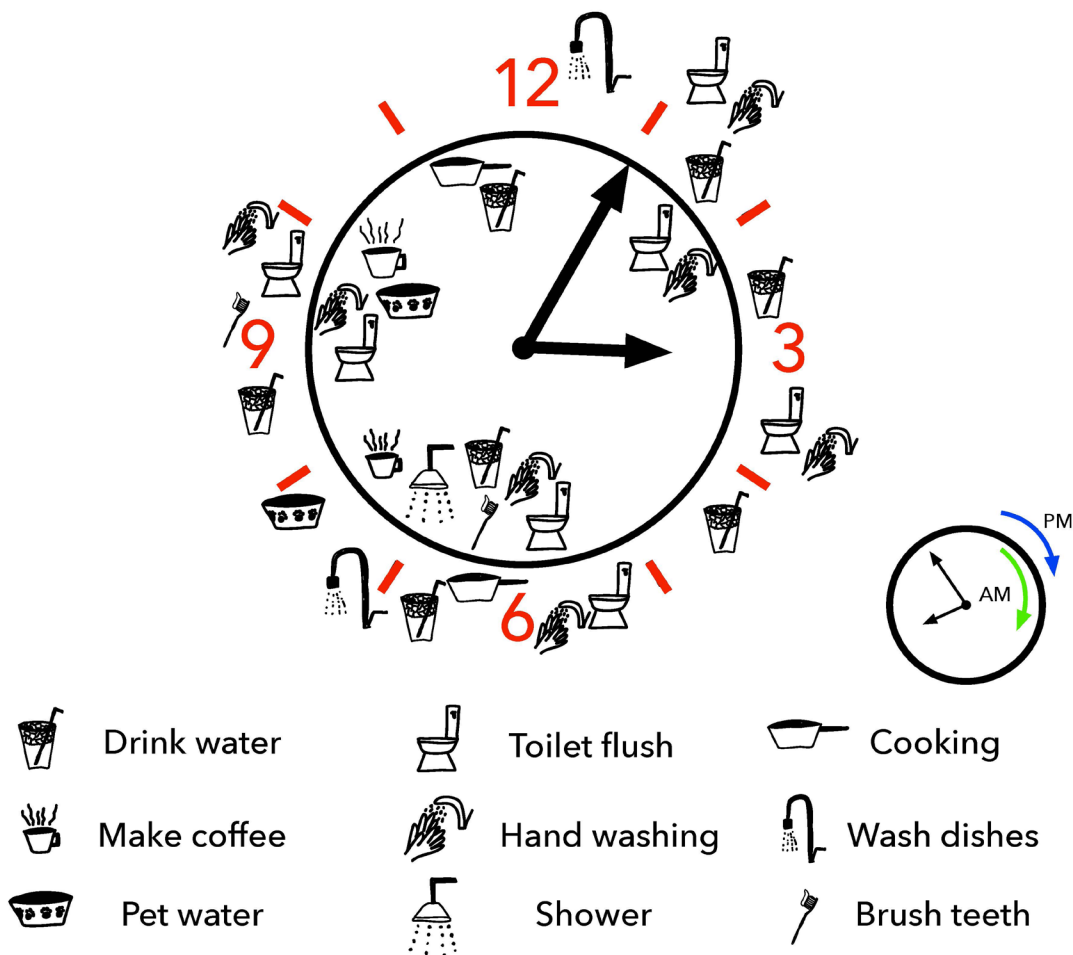

Youcubed Data Talk Water Usage

What do you notice?
What do you wonder?
What is going on in this data visualization?

The water I use in 24 hours

Here's a look into Youcubed Co-Founder, Cathy William's, water usage in a 24-hour period. She chose to make a visual display inspired by the creativity of the Dear Data women. How do you use water everyday?